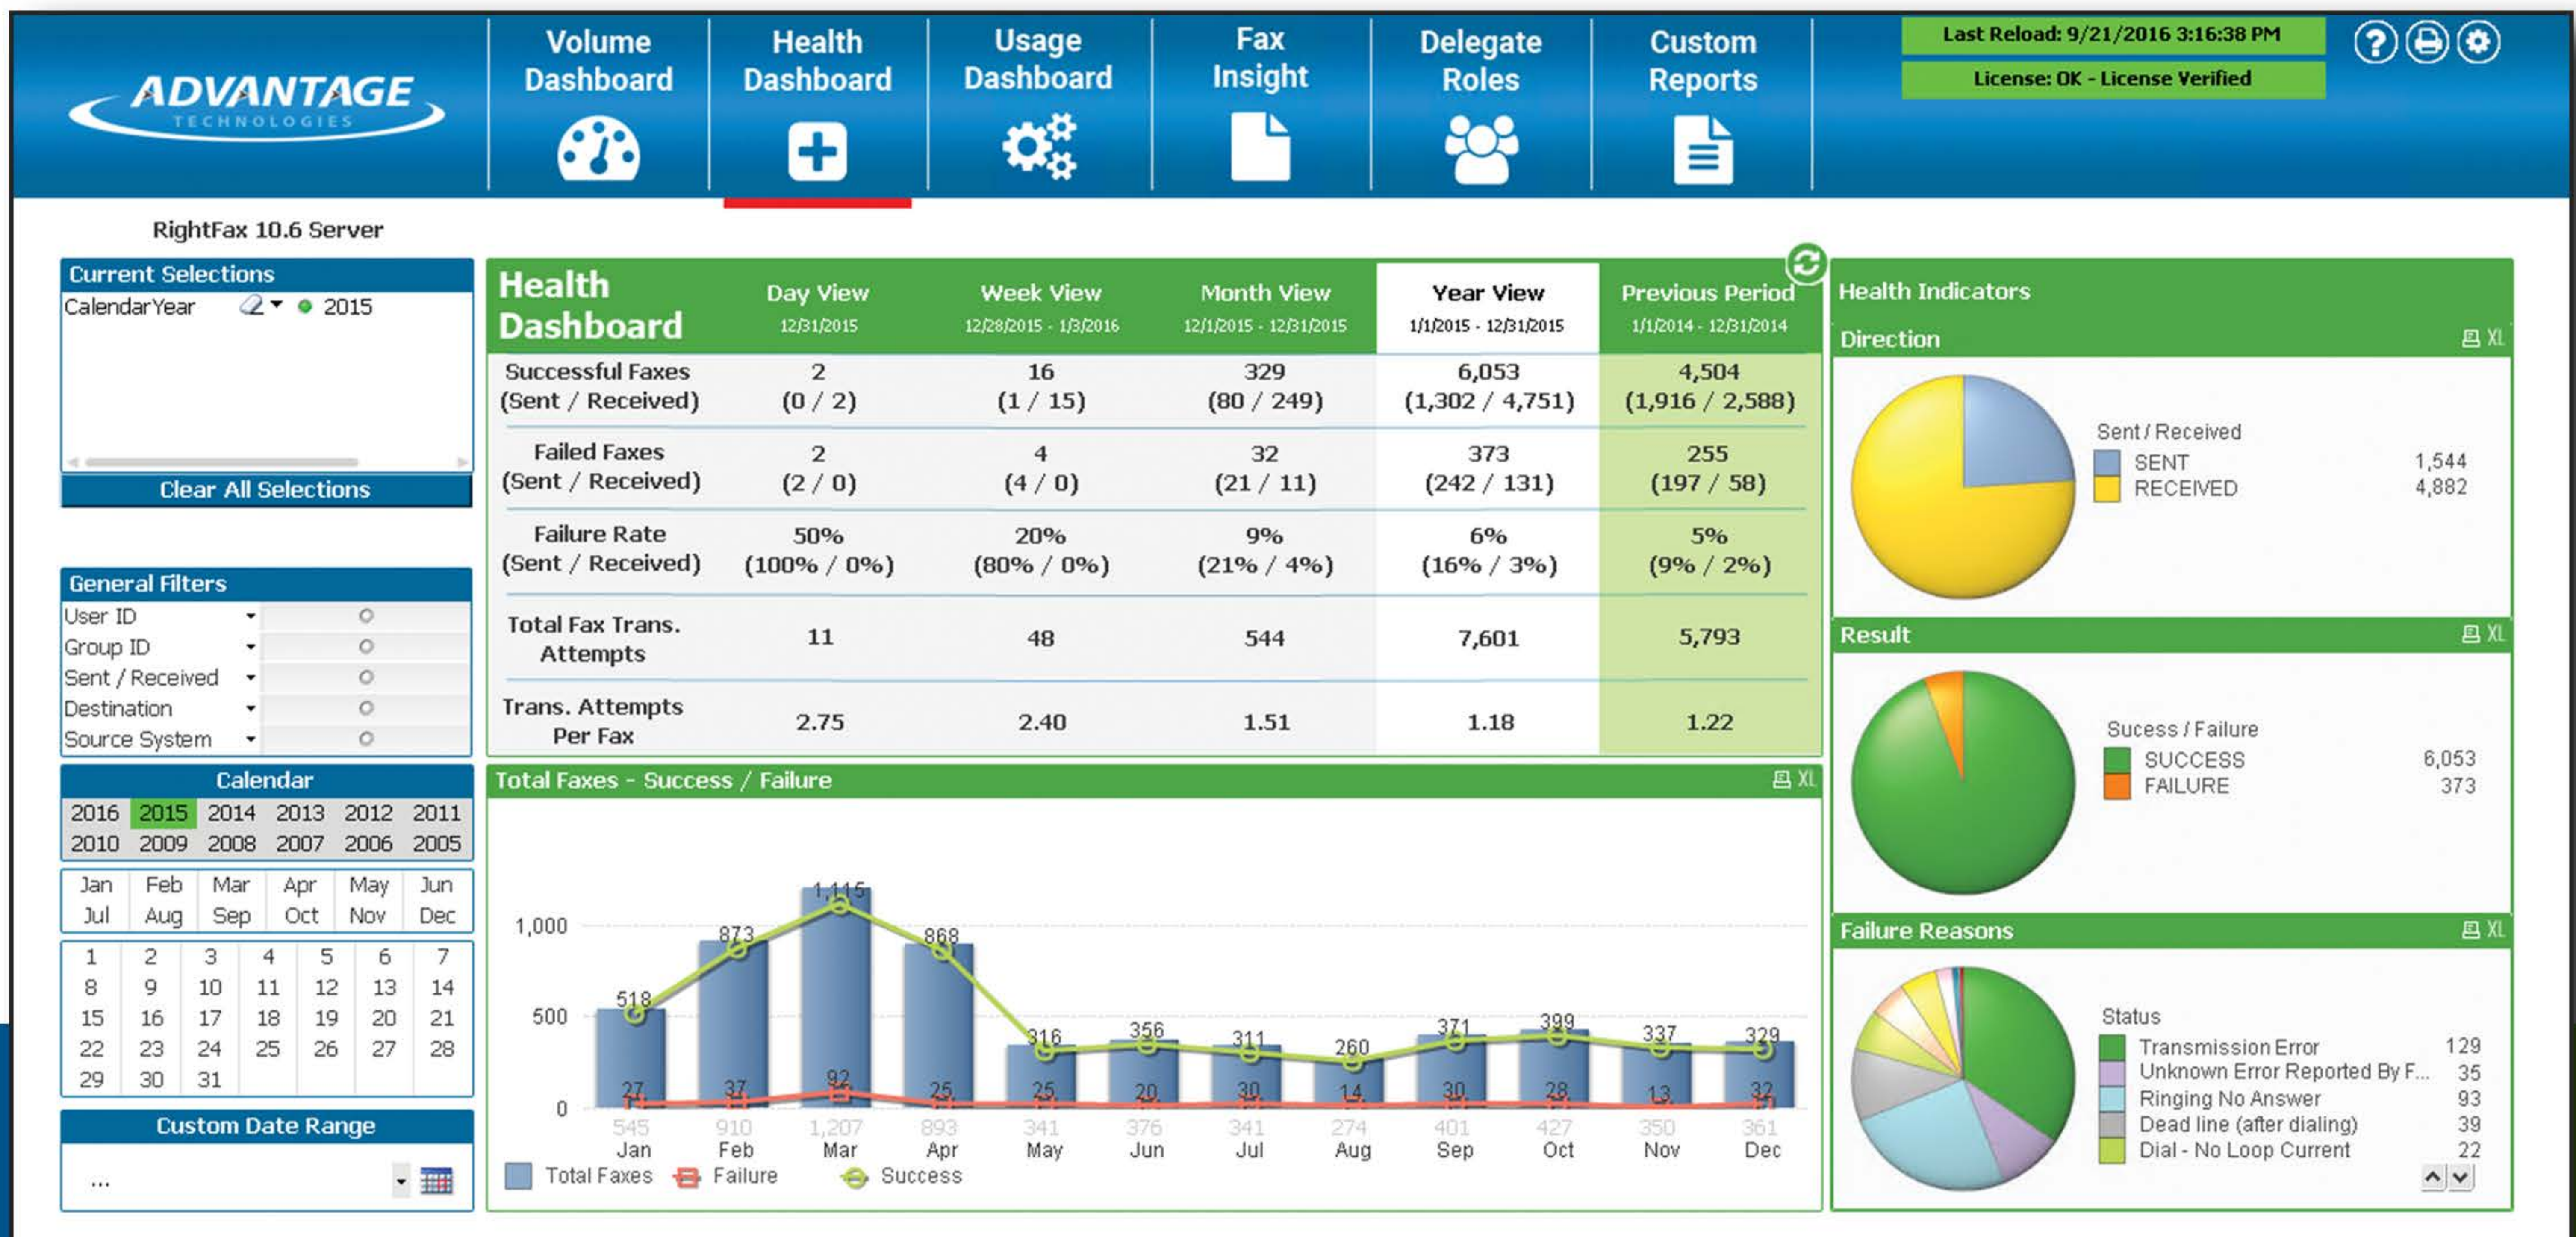

# Fax Pulse™

Business Intelligence with Monitoring & Alerting

- Essential Add-on for RightFax
- Secure Reporting Dashboards
- Monitoring with Automation

## RightFax Analytics

Trend Fax Volume and Channel Usage Metrics to track current system state and accommodate growth.

Measure RightFax System Health, Top Users, System Throughput and Peak Transmission Periods.

Simplify troubleshooting tasks by sorting, filtering and drilling down on important fax details through a simple web-based dashboard.

## Monitoring & Alerting

Configure the FaxPulse Monitoring Service to track over 50 different RightFax metrics with customizable alert thresholds.

Identify issues and solve problems before they impact the organization, preempting potential trouble tickets.